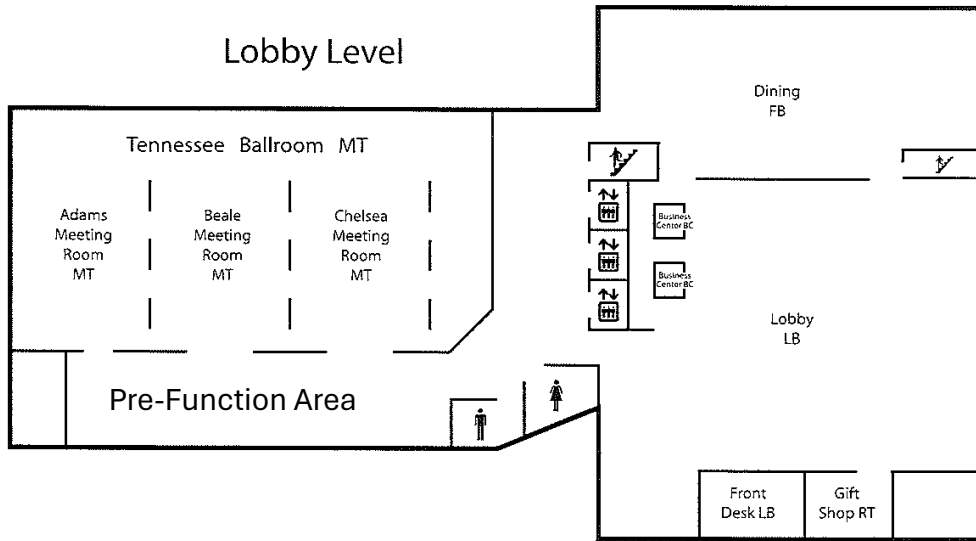

DoubleTree by Hilton Memphis Downtown Hotel Map

2024 PAUMCS Annual Conference Room Assignments

Lobby Level:

- Hotel's Front Desk
- Pre-Function Area
 - Registration/Check-in/Ask Me Table
 - Exhibitors Displays
- Tennessee Ballroom (Adams/Beale/Chelsea)
 - General Sessions
 - Breakfasts and Lunches

1st Floor:

- Crump Board Room
 - Executive Committee (Wednesday)

2nd Floor:

- Gayoso Meeting Room
 - First Timers (Thursday)
 - Chapter Presidents (Thursday)
 - Executive Committee (Sunday)

8th Floor:

- Hospitality Room, Adler Suite
 - Room 833 (Wednesday-Saturday)