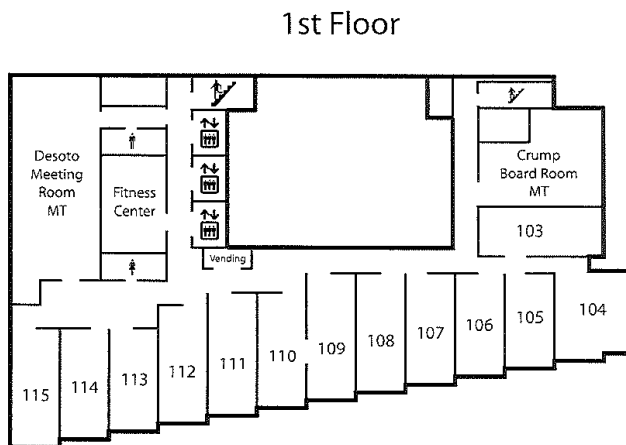

DoubleTree by Hilton Memphis Downtown Hotel Map

2024 PAUMCS Annual Conference Room Assignments

Lobby Level:

- Hotel's Front Desk
- Pre-Function Area
 - Registration/Check-in/Ask Me Table
 - Exhibitors Displays
- Tennessee Ballroom (Adams/Beale/Chelsea)
 - General Sessions
 - Breakfasts and Lunches

1st Floor:

- Crump Board Room
 - Executive Committee (Wednesday)

2nd Floor:

- Gayoso Meeting Room
 - First Timers (Thursday)
 - Chapter Presidents (Thursday)
 - Executive Committee (Sunday)

8th Floor:

- Hospitality Room, Adler Suite
 - Room 833 (Wednesday-Saturday)